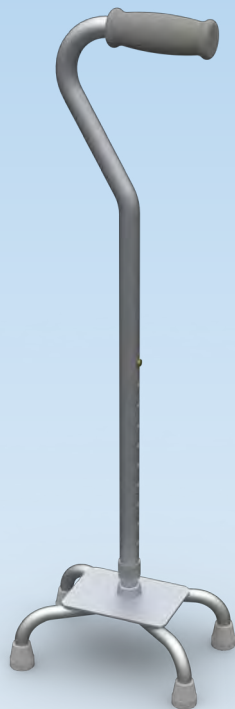

Code: **RG5610**
Desc: **STEEL QUAD CANE
OFFSET HANDLE**
ADJUSTABLE HEIGHT
310 x 205 x 75mm
BASE
Colours: **SILVER / BLACK**
Overall Height: **755 - 980mm**
Product Weight: **1kg**
Max. Load: **100kg**

Code: **RG5620**
Desc: **STEEL QUAD CANE
OFFSET HANDLE**
ADJUSTABLE HEIGHT
230 x 155 x 75mm
BASE
Colours: **SILVER / BLACK**
Overall Height: **755 - 980mm**
Product Weight: **0.9kg**
Max. Load: **100kg**

Code: **RG5650**
Desc: **ALUM. QUAD CANE
OFFSET HANDLE**
ADJUSTABLE HEIGHT
305 x 240 x 250mm
BASE
Colours: **COPPER**
Overall Height: **790 - 995mm**
Product Weight: **0.7kg**
Max. Load: **100kg**

Code: **RGWS101**
Desc: **CROOKED QUAD
CANE WITH
HAND STRAP**
ADJUSTABLE HEIGHT
ASSIST USER
GETTING UP FROM
SEATED POSITION
Colours: **BRONZE**
Overall Height: **850 - 1080mm**
Product Weight: **0.9kg**
Max. Load: **113kg**

Code: **RG5611**
Desc: **HEAVY DUTY
QUAD CANE WITH
OFFSET HANDLE**
ADJUSTABLE HEIGHT
300 x 210 x 80mm
BASE
Colours: **BLACK**
Overall Height: **740 - 970mm**
Product Weight: **1.7kg**
Max. Load: **227kg**