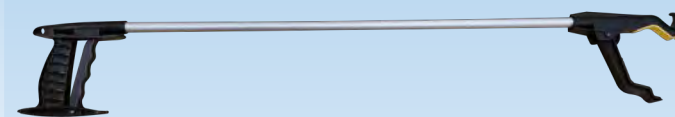

Code: **RGM24**
Desc: **DELUXE REACHER 24"**
ALUMINIUM BODY, MAGNET + HOOK
Colours: **SILVER WITH BLACK HANDLE**
Overall Length: **600mm**
Product Weight: **0.17kg**
Max. Load: **1.5kg**

Code: **RGM30**
Desc: **DELUXE REACHER 30"**
ALUMINIUM BODY, MAGNET + HOOK
Colours: **SILVER WITH BLACK HANDLE**
Overall Length: **760mm**
Product Weight: **0.18kg**
Max. Load: **1.5kg**

Code: **RGM35**
Desc: **DELUXE REACHER 35"**
ALUMINIUM BODY, MAGNET + HOOK
Colours: **SILVER WITH BLACK HANDLE**
Overall Length: **890mm**
Product Weight: **0.2kg**
Max. Load: **1.5kg**