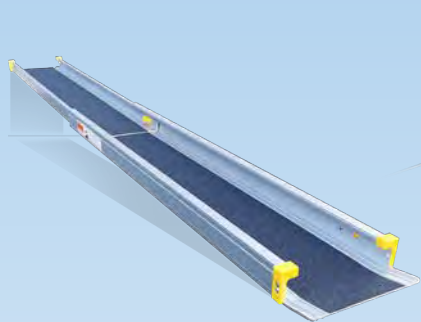

Code: **RAM70**
Desc: **TELESCOPIC RAMP (PAIR)**
ALUMINIUM, NON SLIP SURFACE
Colour: **SILVER / BLACK GRIP**
Ramp Length: **1060 - 1800mm**
Ramp Width: **155mm (int)**
Product Weight: **3.5kg each**
Max. Load: **270kg**

Code: **RAM74T**
Desc: **TELESCOPIC RAMP (PAIR)**
ALUMINIUM, NON SLIP SURFACE
Colour: **SILVER**
Ramp Length: **740 - 1215mm**
Ramp Width: **162mm (int)**
Product Weight: **3.3kg each**
Max. Load: **270kg**

Code: **RAM76T**
Desc: **TELESCOPIC RAMP (PAIR)**
ALUMINIUM, NON SLIP SURFACE
Colour: **SILVER**
Ramp Length: **1045 - 1820mm**
Ramp Width: **162mm (int)**
Product Weight: **4.5kg each**
Max. Load: **270kg**

Code: **RAM78T**
Desc: **TELESCOPIC RAMP (PAIR)**
ALUMINIUM, NON SLIP SURFACE
Colour: **SILVER**
Ramp Length: **1348 - 2430mm**
Ramp Width: **162mm (int)**
Product Weight: **5.8kg each**
Max. Load: **270kg**

Code: **RAM80T**
Desc: **TRIPLE TELESCOPIC RAMP (PAIR)**
ALUMINIUM, NON SLIP SURFACE
Colour: **SILVER**
Ramp Length: **1070 - 2390mm**
Ramp Width: **162mm (int)**
Product Weight: **6.9kg each**
Max. Load: **270kg**