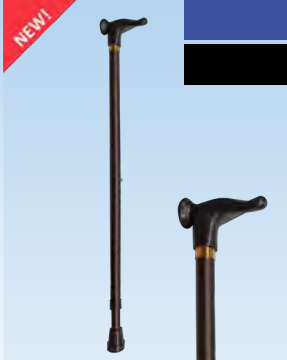

Code: **RGWS351B
RGWS351G**
Desc: **WALKING STICK L/H
ANATOMIC HANDLE**
ADJUSTABLE HEIGHT
Colours: **BLUE / GREY**
Overall Height: **760 - 990mm**
Product Weight: **0.4kg**
Max. Load: **113kg**