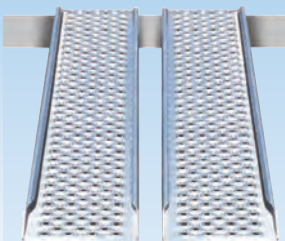

Code: **RAM40**
Desc: **THRESHOLD ACCESS RAMP**
ALUMINIUM NON SLIP SURFACE
Colours: **SILVER / BLACK GRIP**
Ramp Length: **330mm**
Ramp Width: **810mm**
Product Weight: **2kg**
Max. Load: **270kg**