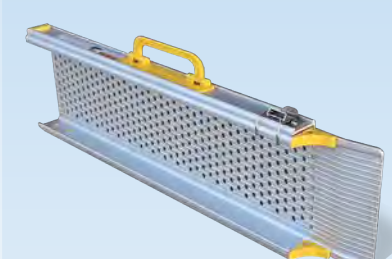

Code: **RAM70**
Desc: **TELESCOPIC RAMP (PAIR)**
ALUMINIUM, NON SLIP SURFACE
Colour: **SILVER / BLACK GRIP**
Ramp Length: **1060 - 1800mm**
Ramp Width: **155mm (int)**
Product Weight: **3.5kg each**
Max. Load: **270kg**

Code: **RAM74T**
Desc: **TELESCOPIC RAMP (PAIR)**
ALUMINIUM, NON SLIP SURFACE
Colour: **SILVER**
Ramp Length: **740 - 1215mm**
Ramp Width: **162mm (int)**
Product Weight: **3.3kg each**
Max. Load: **270kg**

Code: **RAM76T**
Desc: **TELESCOPIC RAMP (PAIR)**
ALUMINIUM, NON SLIP SURFACE
Colour: **SILVER**
Ramp Length: **1045 - 1820mm**
Ramp Width: **162mm (int)**
Product Weight: **4.5kg each**
Max. Load: **270kg**

Code: **RAM78T**
Desc: **TELESCOPIC RAMP (PAIR)**
ALUMINIUM, NON SLIP SURFACE
Colour: **SILVER**
Ramp Length: **1348 - 2430mm**
Ramp Width: **162mm (int)**
Product Weight: **5.8kg each**
Max. Load: **270kg**

Code: **RAM80T**
Desc: **TRIPLE TELESCOPIC RAMP (PAIR)**
ALUMINIUM, NON SLIP SURFACE
Colour: **SILVER**
Ramp Length: **1070 - 2390mm**
Ramp Width: **162mm (int)**
Product Weight: **6.9kg each**
Max. Load: **270kg**