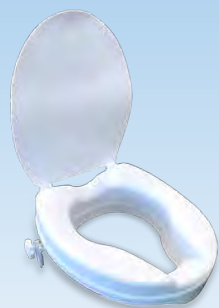

Code: **RG510-1**
Desc: **RAISED TOILET SEAT (DONUT)**
INCLUDES LID, PLASTIC
Colours: **WHITE**
Seat Height: **75mm**
Seat Width: **360mm**
Product Weight: **1.6kg**
Max. Load: **100kg**