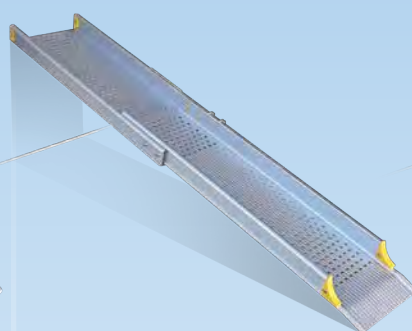

Code: **RAM70**
Desc: **TELESCOPIC RAMP (PAIR)**
ALUMINIUM, NON SLIP SURFACE
Colour: **SILVER / BLACK GRIP**
Ramp Length: **1060 - 1800mm**
Ramp Width: **155mm (int)**
Product Weight: **3.5kg each**
Max. Load: **270kg**

Code: **RAM74T**
Desc: **TELESCOPIC RAMP (PAIR)**
ALUMINIUM, NON SLIP SURFACE
Colour: **SILVER**
Ramp Length: **740 - 1215mm**
Ramp Width: **162mm (int)**
Product Weight: **3.3kg each**
Max. Load: **270kg**

Code: **RAM76T**
Desc: **TELESCOPIC RAMP (PAIR)**
ALUMINIUM, NON SLIP SURFACE
Colour: **SILVER**
Ramp Length: **1045 - 1820mm**
Ramp Width: **162mm (int)**
Product Weight: **4.5kg each**
Max. Load: **270kg**

Code: **RAM78T**
Desc: **TELESCOPIC RAMP (PAIR)**
ALUMINIUM, NON SLIP SURFACE
Colour: **SILVER**
Ramp Length: **1348 - 2430mm**
Ramp Width: **162mm (int)**
Product Weight: **5.8kg each**
Max. Load: **270kg**

Code: **RAM80T**
Desc: **TRIPLE TELESCOPIC RAMP (PAIR)**
ALUMINIUM, NON SLIP SURFACE
Colour: **SILVER**
Ramp Length: **1070 - 2390mm**
Ramp Width: **162mm (int)**
Product Weight: **6.9kg each**
Max. Load: **270kg**