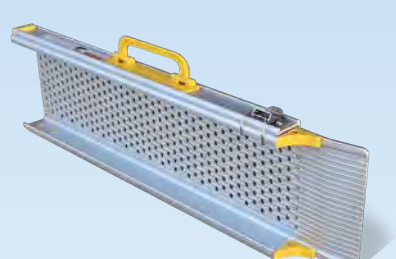

Code: **RAM70**
Desc: **TELESCOPIC RAMP (PAIR)**
ALUMINIUM, NON SLIP SURFACE
Colour: **SILVER / BLACK GRIP**
Ramp Length: **1060 - 1800mm**
Ramp Width: **155mm (int)**
Product Weight: **3.5kg each**
Max. Load: **270kg**

Code: **RAM74T**
Desc: **TELESCOPIC RAMP (PAIR)**
ALUMINIUM, NON SLIP SURFACE
Colour: **SILVER**
Ramp Length: **740 - 1215mm**
Ramp Width: **162mm (int)**
Product Weight: **3.3kg each**
Max. Load: **270kg**

Code: **RAM76T**
Desc: **TELESCOPIC RAMP (PAIR)**
ALUMINIUM, NON SLIP SURFACE
Colour: **SILVER**
Ramp Length: **1045 - 1820mm**
Ramp Width: **162mm (int)**
Product Weight: **4.5kg each**
Max. Load: **270kg**

Code: **RAM78T**
Desc: **TELESCOPIC RAMP (PAIR)**
ALUMINIUM, NON SLIP SURFACE
Colour: **SILVER**
Ramp Length: **1348 - 2430mm**
Ramp Width: **162mm (int)**
Product Weight: **5.8kg each**
Max. Load: **270kg**

Code: **RAM80T**
Desc: **TRIPLE TELESCOPIC RAMP (PAIR)**
ALUMINIUM, NON SLIP SURFACE
Colour: **SILVER**
Ramp Length: **1070 - 2390mm**
Ramp Width: **162mm (int)**
Product Weight: **6.9kg each**
Max. Load: **270kg**