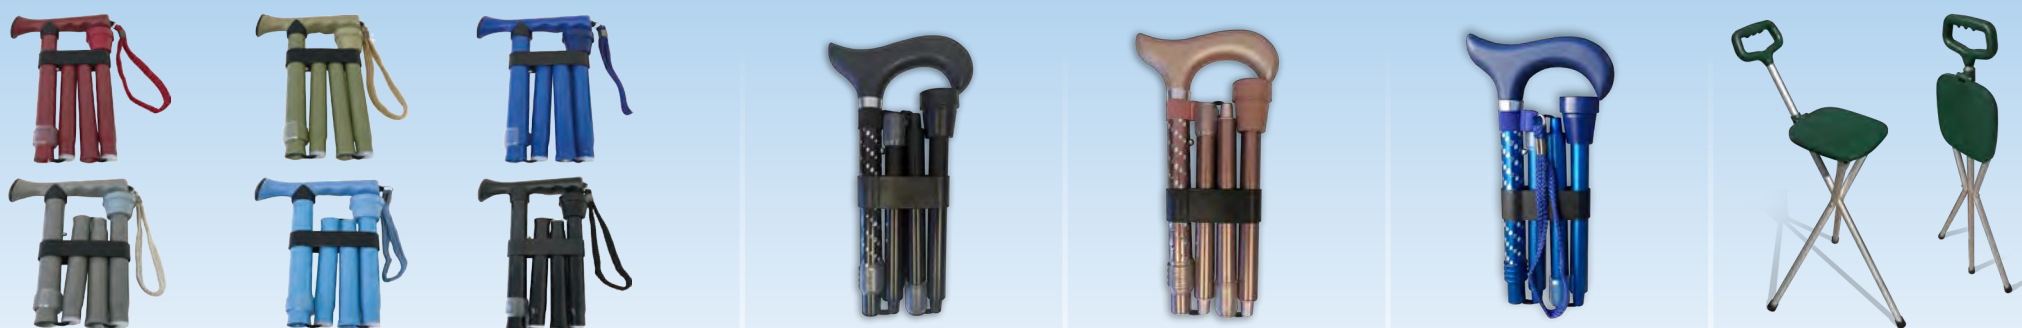

Code: RGWS301 / RGWS302 / RGWS303 / RGWS304 / RGWS305 / RGWS306 Desc: FOLDING CANE ADJUSTABLE HEIGHT ALUMINIUM HAND STRAP Colours: RED "PEARL" / OLIVE "PEARL" / DARK BLUE "PEARL" / SILVER GREY "PEARL" / AQUA BLUE "PEARL" / BLACK "PEARL" Overall Height: 825 - 925mm Product Weight: 0.4kg Max. Load: 113kg	Code: RGWS307 Desc: PREMIUM FOLDING WALKING STICK ALUMINIUM FRAME ADJUSTABLE HEIGHT Colours: SPARKLE BLACK Overall Height: 830 - 930mm Product Weight: 0.35kg Max. Load: 113kg	Code: RGWS308 Desc: PREMIUM FOLDING WALKING STICK ALUMINIUM FRAME ADJUSTABLE HEIGHT Colours: SPARKLE GOLD Overall Height: 830 - 930mm Product Weight: 0.35kg Max. Load: 113kg	Code: RGWS309 Desc: PREMIUM FOLDING WALKING STICK ALUMINIUM FRAME ADJUSTABLE HEIGHT Colours: SPARKLE BLUE Overall Height: 830 - 930mm Product Weight: 0.35kg Max. Load: 113kg	Code: RG3091 Desc: TRIPOD CANE FOLDABLE WITH SEAT ALUMINIUM FRAME PLASTIC SEAT Colours: GREEN Seat Height: 545mm Product Weight: 0.8kg Max. Load: 100kg