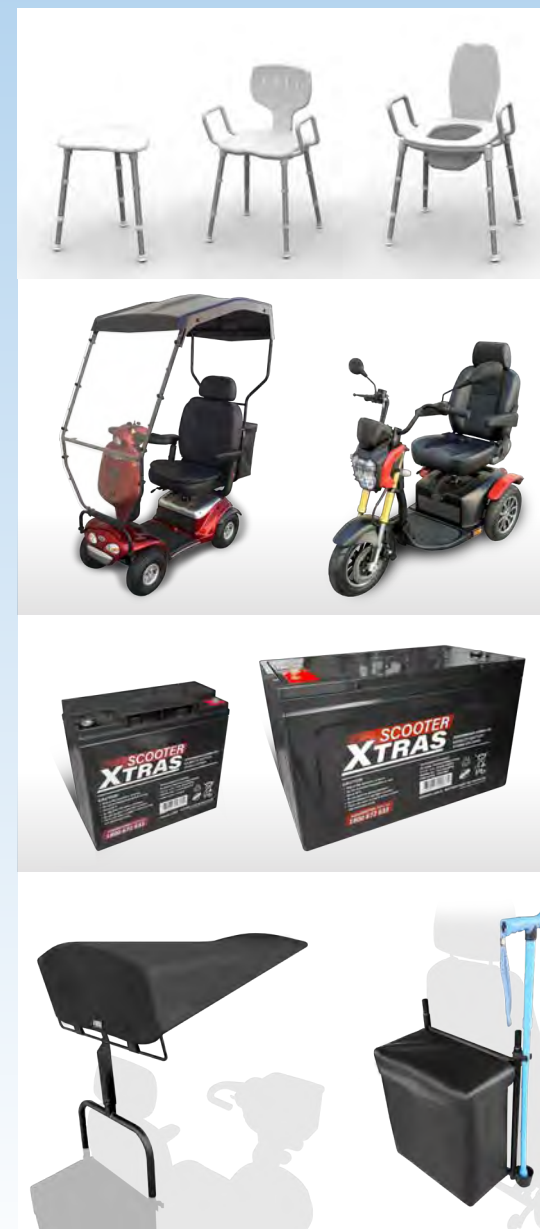

REDGUM Brand:

Registered NDIS Provider
TGA (Therapeutic Goods Administration) Registered
Proudly 100% Australian Owned and Operated
ATSA Member
Perth / Sydney Offices + Warehousing
Distributors Australia / New Zealand wide
In-house R+D team - Product Development
In-house Servicing of all products

FOR-DE Group brands include:

REDGUM Brand: Various Assisted Living and Lifestyle products

SHOPRIDER Mobility: Electric Mobility Scooters and Powerchairs

IKON Scooters: Electric Mobility Scooters

Scooter Xtras: Mobility Scooter and Powerchair Accessories

Baricare: Various Bariatric Assisted Living and Lifestyle products

REDGUM Brand owns the copyright to this product catalogue. Any information contained in this catalogue shall not be photocopied, reproduced or translated into any other languages without the prior written consent of REDGUM Brand.

REDGUM Brand strives to provide the highest quality products possible that are subject to change without notice.

© Copyright **REDGUM BRAND** 2024