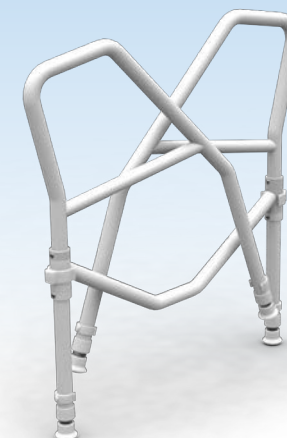

Code: **RG510-3**
Desc: **RAISED TOILET SEAT (DONUT)**
INCLUDES LID, PLASTIC
Colours: **WHITE**
Seat Height: **135mm**
Seat Width: **360mm**
Product Weight: **1.9kg**
Max. Load: **100kg**

FOLDS FOR STORAGE AND TRANSIT