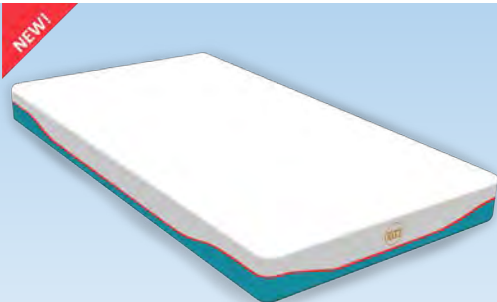

Code: **RG66M150**
Desc: **COMFORT LUX KING SINGLE BED MATTRESS 150mm**
MULTI LAYER MEMORY FOAM CONSTRUCTION
Colours: **BLUE/WHITE WITH RED STRIP**
Overall: **2030mm (L) x 1050mm (W) x 150mm (H)**
Product Weight: **11kg**
Maximum User Weight: **200kg**

Code: **RG66M200**
Desc: **COMFORT LUX KING SINGLE BED MATTRESS 200mm**
MULTI LAYER MEMORY FOAM CONSTRUCTION
Colours: **BLUE/WHITE WITH BLACK STRIP**
Overall: **2030mm (L) x 1050mm (W) x 200mm (H)**
Product Weight: **15kg**
Maximum User Weight: **200kg**

Code: **RG66M250**
Desc: **COMFORT LUX KING SINGLE BED MATTRESS 250mm**
MULTI LAYER MEMORY FOAM CONSTRUCTION
Colours: **BLUE/WHITE WITH BLUE STRIP**
Overall: **2030mm (L) x 1050mm (W) x 250mm (H)**
Product Weight: **19kg**
Maximum User Weight: **200kg**

Code: **RG66WMC**
Desc: **COMFORT LUX KING SINGLE MATTRESS INCONTINENCE COVER**
DESIGNED TO FIT ONTO KING SINGLE MATTRESS, PROTECTS MATTRESS FROM ACCIDENTAL STAINS
Colours: **BLUE**
Overall: **2030mm (L) x 1070mm (W) x up to 250mm (H)**
Product Weight: **1.6kg**

Code: **RG66CLCD**
Desc: **COMFORT LUX COOL DREAM MEMORY FOAM PILLOW**
PERFORATED MEMORY FOAM PILLOW BODY ALLOWS FOR INCREASED AIR FLOW, REMOVABLE OUTER COVER
Colours: **WHITE**
Overall: **650mm (L) x 410mm (W) x 170mm (H)**
Product Weight: **1.3kg**

Code: **RG66CLPP**
Desc: **COMFORT LUX PILLOW PERFECT ADJUSTABLE MEMORY FOAM PILLOW**
ADJUSTABLE PILLOW TO SUIT INDIVIDUAL REQUIREMENTS, REMOVABLE PILLOW FILLING
Colours: **WHITE**
Overall: **650mm (L) x 410mm (W)**
Overall Height: **Height and weight depends on amount of filling being used**
Product Weight with all filling: **1.3kg**

ADJUSTABLE
pillow filling to suit your individual requirements