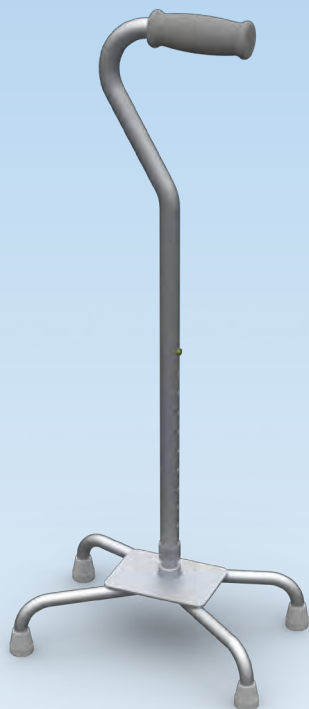

Code: **RG5610**
Desc: **STEEL QUAD CANE
OFFSET HANDLE**
ADJUSTABLE HEIGHT
310 x 205 x 75mm
BASE
Colours: **SILVER / BLACK**
Overall Height: **755 - 980mm**
Product Weight: **1kg**
Max. Load: **100kg**

Code: **RG5620**
Desc: **STEEL QUAD CANE
OFFSET HANDLE**
ADJUSTABLE HEIGHT
230 x 155 x 75mm
BASE
Colours: **SILVER / BLACK**
Overall Height: **755 - 980mm**
Product Weight: **0.9kg**
Max. Load: **100kg**

Code: **RG5650**
Desc: **ALUM. QUAD CANE
OFFSET HANDLE**
ADJUSTABLE HEIGHT
305 x 240 x 250mm
BASE
Colours: **COPPER**
Overall Height: **790 - 995mm**
Product Weight: **0.7kg**
Max. Load: **100kg**

Code: **RGWS101**
Desc: **CROOKED QUAD
CANE WITH
HAND STRAP**
ADJUSTABLE HEIGHT
ASSIST USER
GETTING UP FROM
SEATED POSITION
Colours: **BRONZE**
Overall Height: **850 - 1080mm**
Product Weight: **0.9kg**
Max. Load: **113kg**

Code: **RG5611**
Desc: **HEAVY DUTY
QUAD CANE WITH
OFFSET HANDLE**
ADJUSTABLE HEIGHT
300 x 210 x 80mm
BASE
Colours: **BLACK**
Overall Height: **740 - 970mm**
Product Weight: **1.7kg**
Max. Load: **227kg**