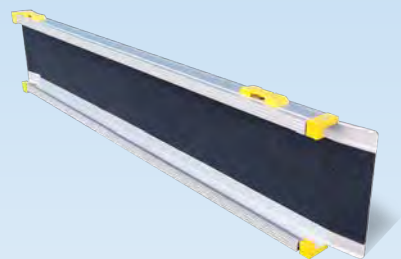

Code: **RAM70**
Desc: **TELESCOPIC RAMP (PAIR)**
ALUMINIUM, NON SLIP SURFACE
Colour: **SILVER / BLACK GRIP**
Ramp Length: **1060 - 1800mm**
Ramp Width: **155mm (int)**
Product Weight: **3.5kg each**
Max. Load: **270kg**

Code: **RAM74T**
Desc: **TELESCOPIC RAMP (PAIR)**
ALUMINIUM, NON SLIP SURFACE
Colour: **SILVER**
Ramp Length: **740 - 1215mm**
Ramp Width: **162mm (int)**
Product Weight: **3.3kg each**
Max. Load: **270kg**

Code: **RAM76T**
Desc: **TELESCOPIC RAMP (PAIR)**
ALUMINIUM, NON SLIP SURFACE
Colour: **SILVER**
Ramp Length: **1045 - 1820mm**
Ramp Width: **162mm (int)**
Product Weight: **4.5kg each**
Max. Load: **270kg**

Code: **RAM78T**
Desc: **TELESCOPIC RAMP (PAIR)**
ALUMINIUM, NON SLIP SURFACE
Colour: **SILVER**
Ramp Length: **1348 - 2430mm**
Ramp Width: **162mm (int)**
Product Weight: **5.8kg each**
Max. Load: **270kg**

Code: **RAM80T**
Desc: **TRIPLE TELESCOPIC RAMP (PAIR)**
ALUMINIUM, NON SLIP SURFACE
Colour: **SILVER**
Ramp Length: **1070 - 2390mm**
Ramp Width: **162mm (int)**
Product Weight: **6.9kg each**
Max. Load: **270kg**