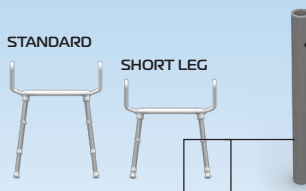

Code: **RG55L**
Desc: **SPACE SAVER SHORT LEG**
SET OF 4 INNER LEG TUBES TO REDUCE HEIGHT OF PRODUCT BY 100mm
Colour: **GREY**
Overall: **Ø22.4 x 1.2mm tube**