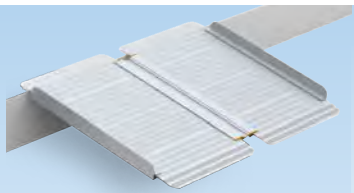

Max. Height: **155mm**
Max. Angle: **15°**