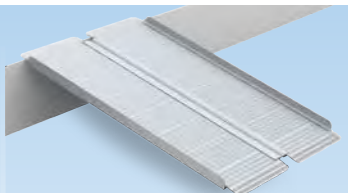

Max. Height: **310mm**
Max. Angle: **15°**