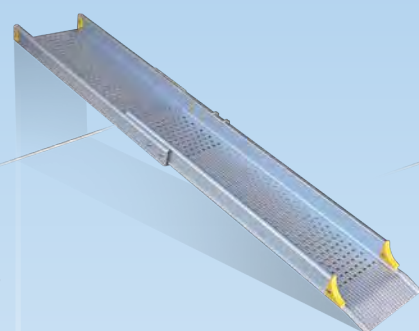

Code: **RAM70**
Desc: **TELESCOPIC RAMP (PAIR)**
ALUMINIUM, NON SLIP SURFACE
Colour: **SILVER / BLACK GRIP**
Ramp Length: **1060 - 1800mm**
Ramp Width: **155mm (int)**
Product Weight: **3.5kg each**
Max. Load: **270kg**

Code: **RAM74T**
Desc: **TELESCOPIC RAMP (PAIR)**
ALUMINIUM, NON SLIP SURFACE
Colour: **SILVER**
Ramp Length: **740 - 1215mm**
Ramp Width: **162mm (int)**
Product Weight: **3.3kg each**
Max. Load: **270kg**

Code: **RAM76T**
Desc: **TELESCOPIC RAMP (PAIR)**
ALUMINIUM, NON SLIP SURFACE
Colour: **SILVER**
Ramp Length: **1045 - 1820mm**
Ramp Width: **162mm (int)**
Product Weight: **4.5kg each**
Max. Load: **270kg**

Code: **RAM78T**
Desc: **TELESCOPIC RAMP (PAIR)**
ALUMINIUM, NON SLIP SURFACE
Colour: **SILVER**
Ramp Length: **1348 - 2430mm**
Ramp Width: **162mm (int)**
Product Weight: **5.8kg each**
Max. Load: **270kg**

Code: **RAM80T**
Desc: **TRIPLE TELESCOPIC RAMP (PAIR)**
ALUMINIUM, NON SLIP SURFACE
Colour: **SILVER**
Ramp Length: **1070 - 2390mm**
Ramp Width: **162mm (int)**
Product Weight: **6.9kg each**
Max. Load: **270kg**