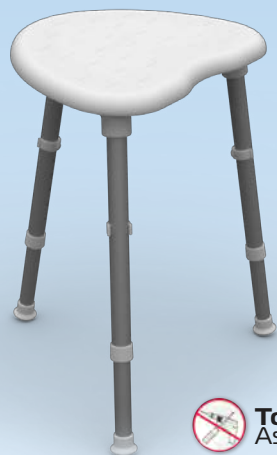

® REGISTERED DESIGN