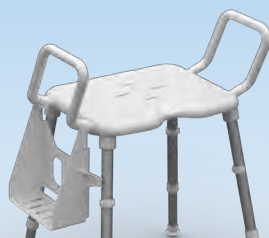

Code: **RG55C**
Desc: **SPACE SAVER SHOWER CADDY**
IDEAL FOR ASSISTING AND ACCESSING SELF CARE PRODUCTS
Colour: **WHITE**
Overall: **300mm (W) x 90mm (D) 235mm (H)**
Product Weight: **0.3kg**
Max. Load: **130kg**