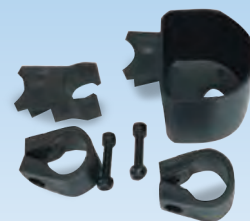

Code: **RG040**
Desc: **WALKING STICK HOLDER**
TO SUIT MOST FOLDING WALKERS
Colours: **BLACK**
Max. Walking Stick Tip Size: **Ø50mm**
Max. Load: **5kg**