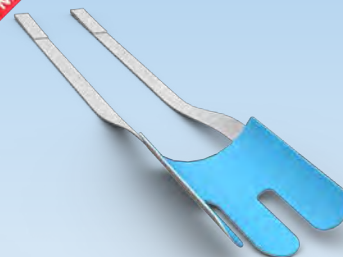

**QUICK RELEASE
REAR WHEELS**

® REGISTERED DESIGN

NEW!

NEW!

NEW!

NEW!

Code: **RG71SH**
Desc: **SHOE HORN DRESSING STICK**
IDEAL FOR PEOPLE WITH LIMITED REACH
Colours: **RED / BLUE / SILVER**
Overall Length: **655mm**
Product Weight: **0.1kg**