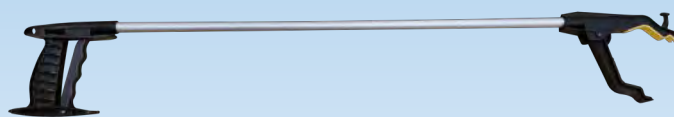

Code: **RGM24**
Desc: **DELUXE REACHER 24"**
ALUMINIUM BODY, MAGNET + HOOK
Colours: **SILVER WITH BLACK HANDLE**
Overall Length: **600mm**
Product Weight: **0.17kg**
Max. Load: **1.5kg**

Code: **RGM30**
Desc: **DELUXE REACHER 30"**
ALUMINIUM BODY, MAGNET + HOOK
Colours: **SILVER WITH BLACK HANDLE**
Overall Length: **760mm**
Product Weight: **0.18kg**
Max. Load: **1.5kg**

Code: **RGM35**
Desc: **DELUXE REACHER 35"**
ALUMINIUM BODY, MAGNET + HOOK
Colours: **SILVER WITH BLACK HANDLE**
Overall Length: **890mm**
Product Weight: **0.2kg**
Max. Load: **1.5kg**