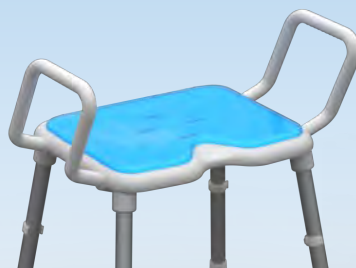

Code: **RG54GP**
Desc: **SPACE SAVER SHOWER STOOL GEL PAD**
10mm GEL PAD TO RELIEVE PRESSURE WHEN SITTING
Colour: **BLUE**
Overall: **355mm (W) x 285mm (D) 10mm (H)**
Product Weight: **1kg**