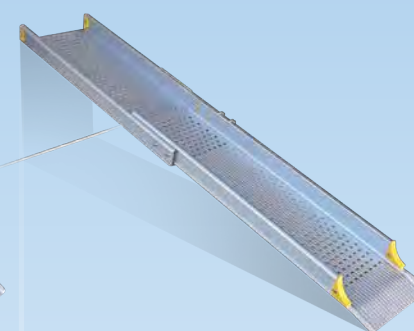

Code: **RAM70**
Desc: **TELESCOPIC RAMP (PAIR)**
ALUMINIUM, NON SLIP SURFACE
Colour: **SILVER / BLACK GRIP**
Ramp Length: **1060 - 1800mm**
Ramp Width: **155mm (int)**
Product Weight: **3.5kg each**
Max. Load: **270kg**

Code: **RAM74T**
Desc: **TELESCOPIC RAMP (PAIR)**
ALUMINIUM, NON SLIP SURFACE
Colour: **SILVER**
Ramp Length: **740 - 1215mm**
Ramp Width: **162mm (int)**
Product Weight: **3.3kg each**
Max. Load: **270kg**

Code: **RAM76T**
Desc: **TELESCOPIC RAMP (PAIR)**
ALUMINIUM, NON SLIP SURFACE
Colour: **SILVER**
Ramp Length: **1045 - 1820mm**
Ramp Width: **162mm (int)**
Product Weight: **4.5kg each**
Max. Load: **270kg**

Code: **RAM78T**
Desc: **TELESCOPIC RAMP (PAIR)**
ALUMINIUM, NON SLIP SURFACE
Colour: **SILVER**
Ramp Length: **1348 - 2430mm**
Ramp Width: **162mm (int)**
Product Weight: **5.8kg each**
Max. Load: **270kg**

Code: **RAM80T**
Desc: **TRIPLE TELESCOPIC RAMP (PAIR)**
ALUMINIUM, NON SLIP SURFACE
Colour: **SILVER**
Ramp Length: **1070 - 2390mm**
Ramp Width: **162mm (int)**
Product Weight: **6.9kg each**
Max. Load: **270kg**