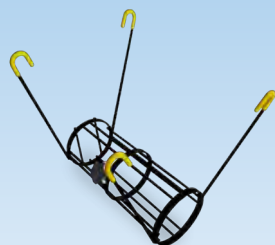

Code: **RGOBC**
Desc: **OXYGEN BOTTLE CARRIER**
SUITABLE FOR WALKERS SUITS 'C' + 'D' SIZE BOTTLE
Colours: **BLACK**
Overall Length: **360mm**
Inner Diameter: **130mm**
Product Weight: **1.6kg**
Max. Load: **20kg**