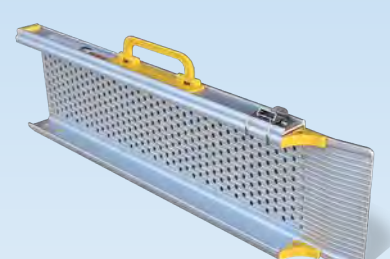

Code: **RAM40**
Desc: **THRESHOLD ACCESS RAMP**
ALUMINIUM NON SLIP SURFACE
Colours: **SILVER / BLACK GRIP**
Ramp Length: **330mm**
Ramp Width: **810mm**
Product Weight: **2kg**
Max. Load: **270kg**

Code: **RAM20B**
Desc: **RAMP PAIR**
ALUMINIUM NON SLIP SURFACE
Colours: **SILVER**
Ramp Length: **1500mm**
Ramp Width: **190mm**
Product Weight: **3kg each**
Max. Load: **270kg**