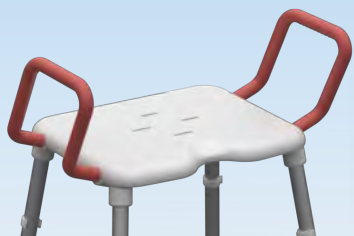

DEMENTIA ASSIST

Code: **RG5SHR / RG5SHB**
Desc: **SPACE SAVER DEMENTIA ASSIST HANDLES**
DESIGNED TO ASSIST PEOPLE SUFFERING WITH DEMENTIA
Colour: **RED / BLUE**
Product Weight: **0.3kg**
Max. Load: **130kg**