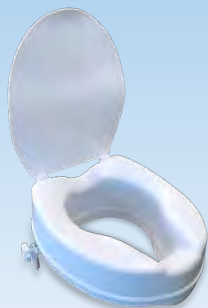

Code: **RG510-1**
 Desc: **RAISED TOILET SEAT (DONUT)**
 INCLUDES LID, PLASTIC
 Colours: **WHITE**
 Seat Height: **75mm**
 Seat Width: **360mm**
 Product Weight: **1.6kg**
 Max. Load: **100kg**

Code: **RG510-2**
 Desc: **RAISED TOILET SEAT (DONUT)**
 INCLUDES LID, PLASTIC
 Colours: **WHITE**
 Seat Height: **100mm**
 Seat Width: **360mm**
 Product Weight: **1.75kg**
 Max. Load: **100kg**