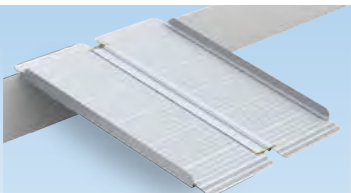

Max. Height: **233mm**
Max. Angle: **15°**