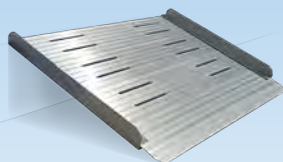

Code: **RAM32**
Desc: **ONE PIECE RAMP**
ALUMINIUM, REINFORCED EDGING, NON SLIP SURFACE
Colours: **SILVER**
Ramp Length: **610mm**
Ramp Width: **705mm (int)**
Product Weight: **4.8kg**
Max. Load: **270kg**