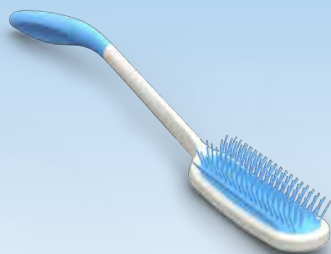

Code: **RG71SH**
Desc: **SHOE HORN DRESSING STICK**
IDEAL FOR PEOPLE WITH LIMITED REACH
Colours: **RED / BLUE / SILVER**
Overall Length: **655mm**
Product Weight: **0.1kg**

Code: **RG71DS**
Desc: **DRESSING STICK**
ASSIST WITH DRESSING AND REMOVING CLOTHING
Colours: **WOOD**
Overall: **690mm (L)**
Handle: **Ø15mm**
Hook: **Ø6 / Ø3mm**
Product Weight: **0.07kg**

Code: **RG71LL**
Desc: **LEG LIFT**
ASSIST WITH RAISING AND LOWERING LEG
Colours: **BLUE**
Overall: **950mm (L)**
Strap: **25mm (W)**
Loop Handle: **160mm (L)**
Product Weight: **0.01kg**

Code: **RG71SA**
Desc: **SOCK AID**
ASSIST WITH PUTTING SOCKS ON WITH NO BENDING
Colours: **BLUE / WHITE**
Overall: **875mm (L) x 180mm (W)**
3mm (thick)
Sock Holder: **225mm (L)**
Strap: **650 (L) X 25mm (W)**
Loop Handle: **105mm (L)**
Product Weight: **0.09kg**

Code: **RG71MUB**
Desc: **MALE URINAL BOTTLE**
ASSIST MEN WITH TOILETING AWAY FROM TOILET
Colours: **WHITE**
Overall: **225mm (L) x 95mm (W)**
130mm (H)
Sprout int: **Ø52mm**
Capacity: **1 litre**
Product Weight: **0.12kg**

NEW!

NEW!