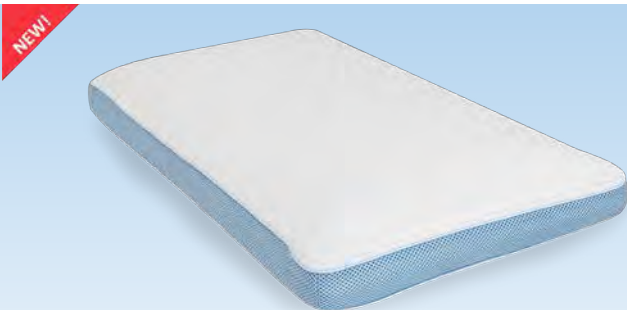

Code: **RG66M150**
Desc: **COMFORT LUX KING SINGLE BED MATTRESS 150mm**
MULTI LAYER MEMORY FOAM CONSTRUCTION
Colours: **BLUE/WHITE WITH RED STRIP**
Overall: **2030mm (L) x 1050mm (W) x 150mm (H)**
Product Weight: **11kg**
Maximum User Weight: **200kg**

Code: **RG66M200**
Desc: **COMFORT LUX KING SINGLE BED MATTRESS 200mm**
MULTI LAYER MEMORY FOAM CONSTRUCTION
Colours: **BLUE/WHITE WITH BLACK STRIP**
Overall: **2030mm (L) x 1050mm (W) x 200mm (H)**
Product Weight: **15kg**
Maximum User Weight: **200kg**

Code: **RG66M250**
Desc: **COMFORT LUX KING SINGLE BED MATTRESS 250mm**
MULTI LAYER MEMORY FOAM CONSTRUCTION
Colours: **BLUE/WHITE WITH BLUE STRIP**
Overall: **2030mm (L) x 1050mm (W) x 250mm (H)**
Product Weight: **19kg**
Maximum User Weight: **200kg**

Code: **RG66WMC**
Desc: **COMFORT LUX KING SINGLE MATTRESS INCONTINENCE COVER**
DESIGNED TO FIT ONTO KING SINGLE MATTRESS, PROTECTS MATTRESS FROM ACCIDENTAL STAINS
Colours: **BLUE**
Overall: **2030mm (L) x 1070mm (W) x up to 250mm (H)**
Product Weight: **1.6kg**

Code: **RG66CLCD**
Desc: **COMFORT LUX COOL DREAM MEMORY FOAM PILLOW**
PERFORATED MEMORY FOAM PILLOW BODY ALLOWS FOR INCREASED AIR FLOW, REMOVABLE OUTER COVER
Colours: **WHITE**
Overall: **650mm (L) x 410mm (W) x 170mm (H)**
Product Weight: **1.3kg**

Code: **RG66CLPP**
Desc: **COMFORT LUX PILLOW PERFECT ADJUSTABLE MEMORY FOAM PILLOW**
ADJUSTABLE PILLOW TO SUIT INDIVIDUAL REQUIREMENTS, REMOVABLE PILLOW FILLING
Colours: **WHITE**
Overall: **650mm (L) x 410mm (W)**
Overall Height: **Height and weight depends on amount of filling being used**
Product Weight with all filling: **1.3kg**

ADJUSTABLE
pillow filling to suit your individual requirements