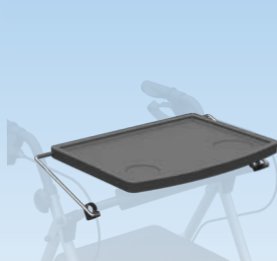

Code: **RG42T**
Desc: **SEAT WALKER TRAY TABLE**
(SUITS 500mm WIDE WALKERS)
Colours: **BLACK**
Overall Length: **395mm**
Overall Width: **295mm**
Product Weight: **0.8kg**
Max. Load: **8kg**