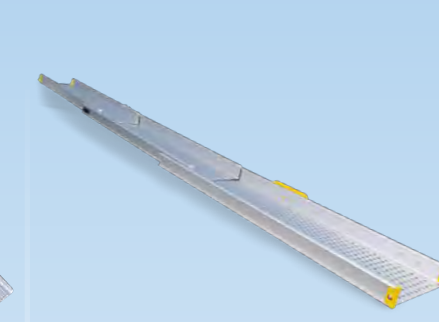

Code: **RAM70**
Desc: **TELESCOPIC RAMP (PAIR)**
ALUMINIUM, NON SLIP SURFACE
Colour: **SILVER / BLACK GRIP**
Ramp Length: **1060 - 1800mm**
Ramp Width: **155mm (int)**
Product Weight: **3.5kg each**
Max. Load: **270kg**

Code: **RAM74T**
Desc: **TELESCOPIC RAMP (PAIR)**
ALUMINIUM, NON SLIP SURFACE
Colour: **SILVER**
Ramp Length: **740 - 1215mm**
Ramp Width: **162mm (int)**
Product Weight: **3.3kg each**
Max. Load: **270kg**

Code: **RAM76T**
Desc: **TELESCOPIC RAMP (PAIR)**
ALUMINIUM, NON SLIP SURFACE
Colour: **SILVER**
Ramp Length: **1045 - 1820mm**
Ramp Width: **162mm (int)**
Product Weight: **4.5kg each**
Max. Load: **270kg**

Code: **RAM78T**
Desc: **TELESCOPIC RAMP (PAIR)**
ALUMINIUM, NON SLIP SURFACE
Colour: **SILVER**
Ramp Length: **1348 - 2430mm**
Ramp Width: **162mm (int)**
Product Weight: **5.8kg each**
Max. Load: **270kg**

Code: **RAM80T**
Desc: **TRIPLE TELESCOPIC RAMP (PAIR)**
ALUMINIUM, NON SLIP SURFACE
Colour: **SILVER**
Ramp Length: **1070 - 2390mm**
Ramp Width: **162mm (int)**
Product Weight: **6.9kg each**
Max. Load: **270kg**