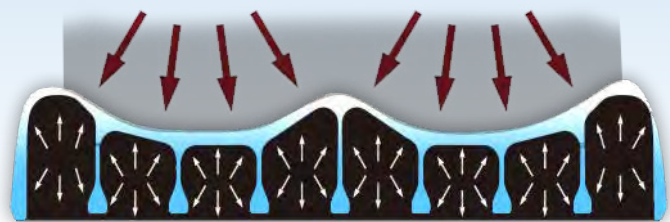

PRESSURE REDISTRIBUTION

Pressure mapping proves that the **VARI AIR** Flotation Cushion redistributes pressure when sitting to provide a more comfortable seating solution

Supports the contours of the user when sitting