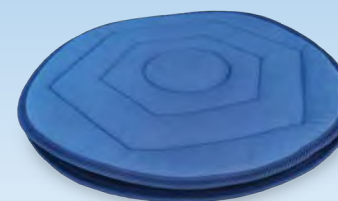

Code: **RGCCAR**
Desc: **SWIVEL CUSHION**
SWIVELS 360° IN EITHER DIRECTION
Colours: **BLUE**
Cushion Size: **Ø430mm**
Product Weight: **0.3kg**