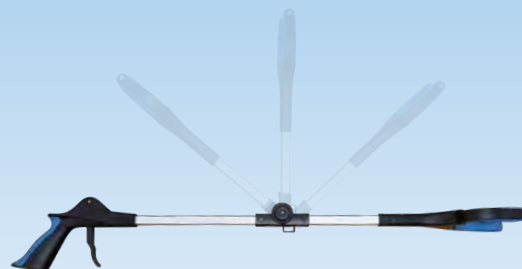

Code: **RGM32**
Desc: **REACHER 32"**
ALUMINIUM BODY, 90° ROTATABLE HEAD
Colours: **SILVER WITH BLACK HANDLE**
Overall Length: **820mm**
Product Weight: **0.2kg**
Max. Load: **1.5kg**

Code: **RGMF32**
Desc: **FOLDING REACHER 32"**
ALUMINIUM BODY, CUPPED CLAW
LOCKING MECHANISM
Colours: **SILVER WITH BLUE HANDLE**
Overall Length: **820mm**
Product Weight: **0.2kg**
Max. Load: **1.5kg**

Code: **RGM36HD**
Desc: **HEAVY DUTY REACHER**
ALUMINIUM BODY, ROTATABLE HEAD
WITH LOCKING MECHANISM
Colours: **SILVER WITH BLACK HANDLE**
Overall Length: **870mm**
Product Weight: **0.4kg**
Max. Load: **5kg**