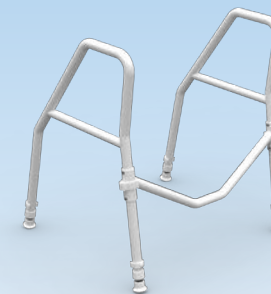

Code: **RG518**
Desc: **FOLDING TOILET SEAT RAISER**
ADJ. HEIGHT, INCLUDES SPLASHGUARD + BOWL
Colours: **WHITE**
Seat Height: **460 - 560mm**
Seat Width: **490mm**
Product Weight: **5kg**
Max. Load: **130kg**

NEW!

R REGISTERED DESIGN

Code: **RG52FTS**
Desc: **DUAL GRAB FOLDING TOILET SURROUND**
CAN BE FOLDED FOR STORAGE OR TRANSIT
Colours: **WHITE**
Overall Height: **600 - 700mm**
Internal Width: **495mm**
Product Weight: **4kg**
Max. Load: **130kg**