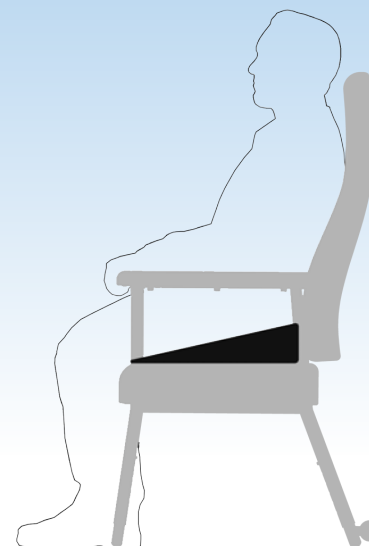

Code: **WC125**
Desc: **SEAT WEDGE CUSHION**
AUSTRALIAN MADE, TRADITIONAL FOAM, REMOVABLE WASHABLE COVER
Colours: **BLACK**
Cushion Height: **125mm**
Cushion Size: **400mm (W) x 400mm (D)**
Product Weight: **0.5kg**