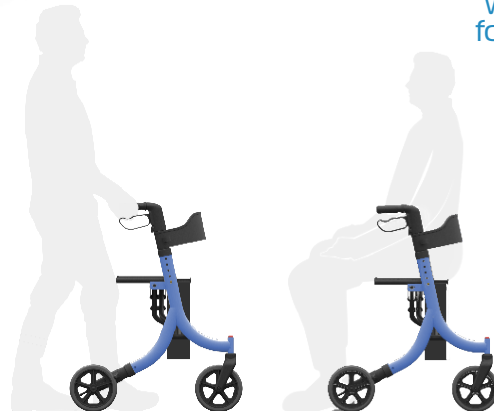

SKY BLUE
RG4415BL

PURPLE
RG4415PR

Two
Colour
Options

Stands
when
folded

LOW SEAT SIDE FOLDING WALKER

FEATURES

- Great walking and stability aid
- Height adjustable handles
- Ergonomic hand grips to reduce pressure
- Brake and park brakes
- Convenient built in seat
- Lightweight aluminium construction
- Walking stick holder fitted as standard
- Removable storage bag fitted as standard
- Large diameter wheels for excellent mobility
- Flat free tyres
- Walker can stand up right when folded
- Folds up easily for transit or storage

SPECIFICATIONS (All dims shown are nominal)

- Overall Width: **615mm (260mm folded)**
- Overall Length: **730mm**
- Handle Height: **885 - 985mm (5 settings)**
- Seat: **460mm (W) x 250mm (D)**
- Backrest Depth: **360mm**
- Seat Height: **510mm (floor to top of seat)**
- Wheel Diameter: **Ø200mm / 8"**
- Product Weight: **7.5kg**
- Max. User Weight: **136kg**