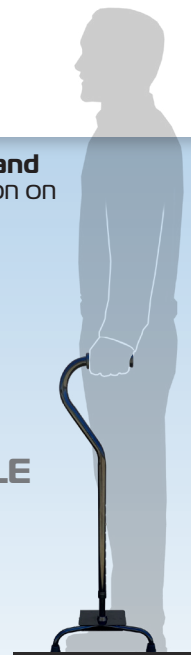

P: **08 9248 4180**

E: **orders@for-de.com.au**

1 Business Way Malaga Western Australia 6090
Part of the **For-de Group Pty Ltd**

ASK FOR THE BRAND

redgumbrand.com.au