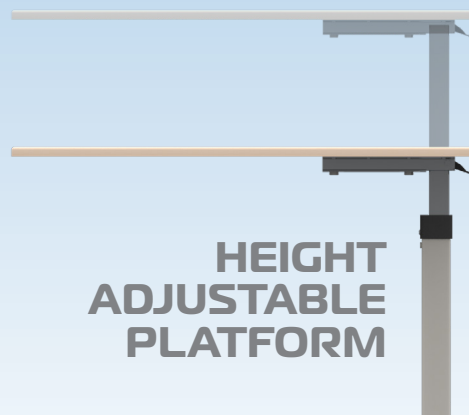

## FEATURES

- Stable working surface
- Easy to clean surface - vinyl wrapped
- Height adjustable platform
- Low clearance base to fit under beds
- Twin wheel locking castors
- Epoxy powder coated metal frame
- Chrome mild steel upright

## SPECIFICATIONS

(All dimensions shown are nominal and at lowest setting)

Platform:

**805mm (W) x 385mm (D) x 715 - 1125mm (H)**

Base Frame:

Internal Width: **800mm**

Frame Height: (Under bed clearance): **90mm**

Castors: **ø50mm**

Product Weight: **11kg**

Maximum Load: **12kg**

HEIGHT  
ADJUSTABLE  
PLATFORM

Please contact **REDGUM Brand** if you require further information on this product.

P: **08 9248 4180**

E: **orders@for-de.com.au**