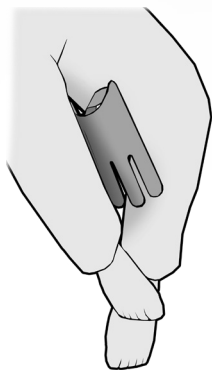

SOCK AID

RG7ISA

Assists with
PUTTING SOCKS ON
without having to bend

FEATURES

- Assist with putting socks on without having to bend
- Flexible sock holder contours to the foot
- Strong straps with loop handles
- Smooth inner lining / textured outer lining on sock holder

SPECIFICATIONS

- Size: **875mm (L) x 180mm (W)** (when flat)
3mm thick
- Sock Holder: **225mm (L)**
- Strap: **650mm (L) x 25mm (W)**
- Loop Handle: **105mm (L)**
- Product Weight: **90g**

P: **08 9248 4180**
E: **orders@for-de.com.au**

Please contact **REDGUM Brand** if you require further information on this product

Flexible sock holder contours to the foot

Smooth inner lining textured outer lining on sock holder

Strong straps with loop handles