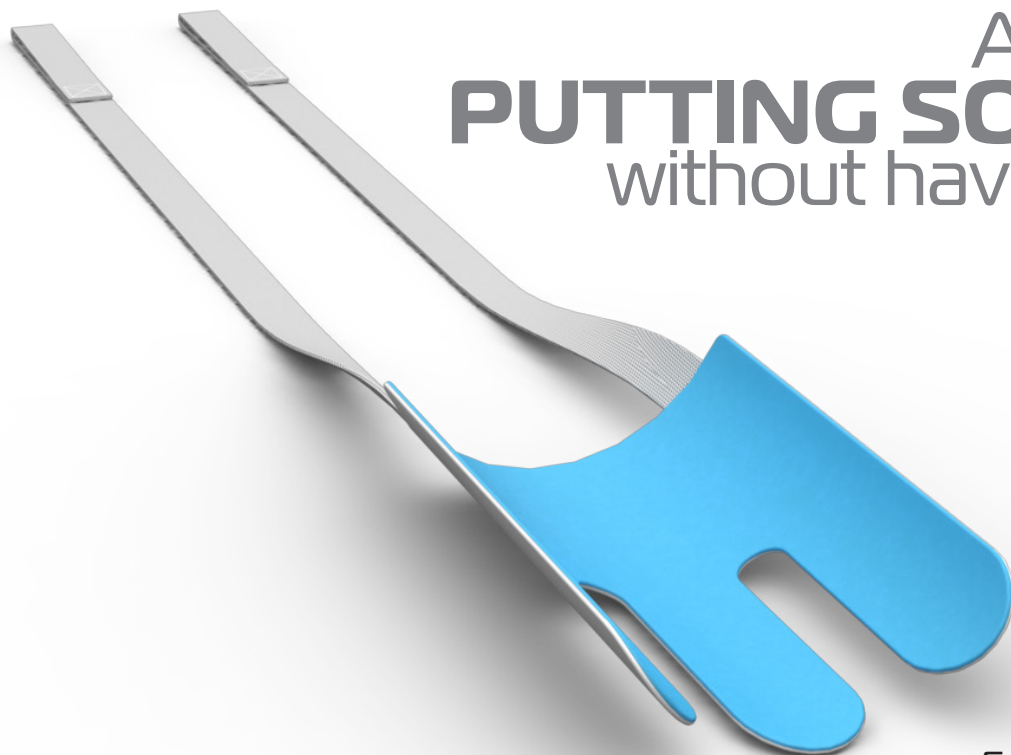

SOCK AID

RG7ISA

Assists with
PUTTING SOCKS ON
without having to bend

FEATURES

- Assist with putting socks on without having to bend
- Flexible sock holder contours to the foot
- Strong straps with loop handles
- Smooth inner lining / textured outer lining on sock holder

SPECIFICATIONS

- Size: **875mm (L) x 180mm (W)** (when flat)
3mm thick
- Sock Holder: **225mm (L)**
- Strap: **650mm (L) x 25mm (W)**
- Loop Handle: **105mm (L)**
- Product Weight: **90g**

P: **08 9248 4180**
E: **orders@for-de.com.au**

Please contact **REDGUM Brand** if you require further information on this product

Flexible sock holder contours to the foot

Smooth inner lining textured outer lining on sock holder

Strong straps with loop handles